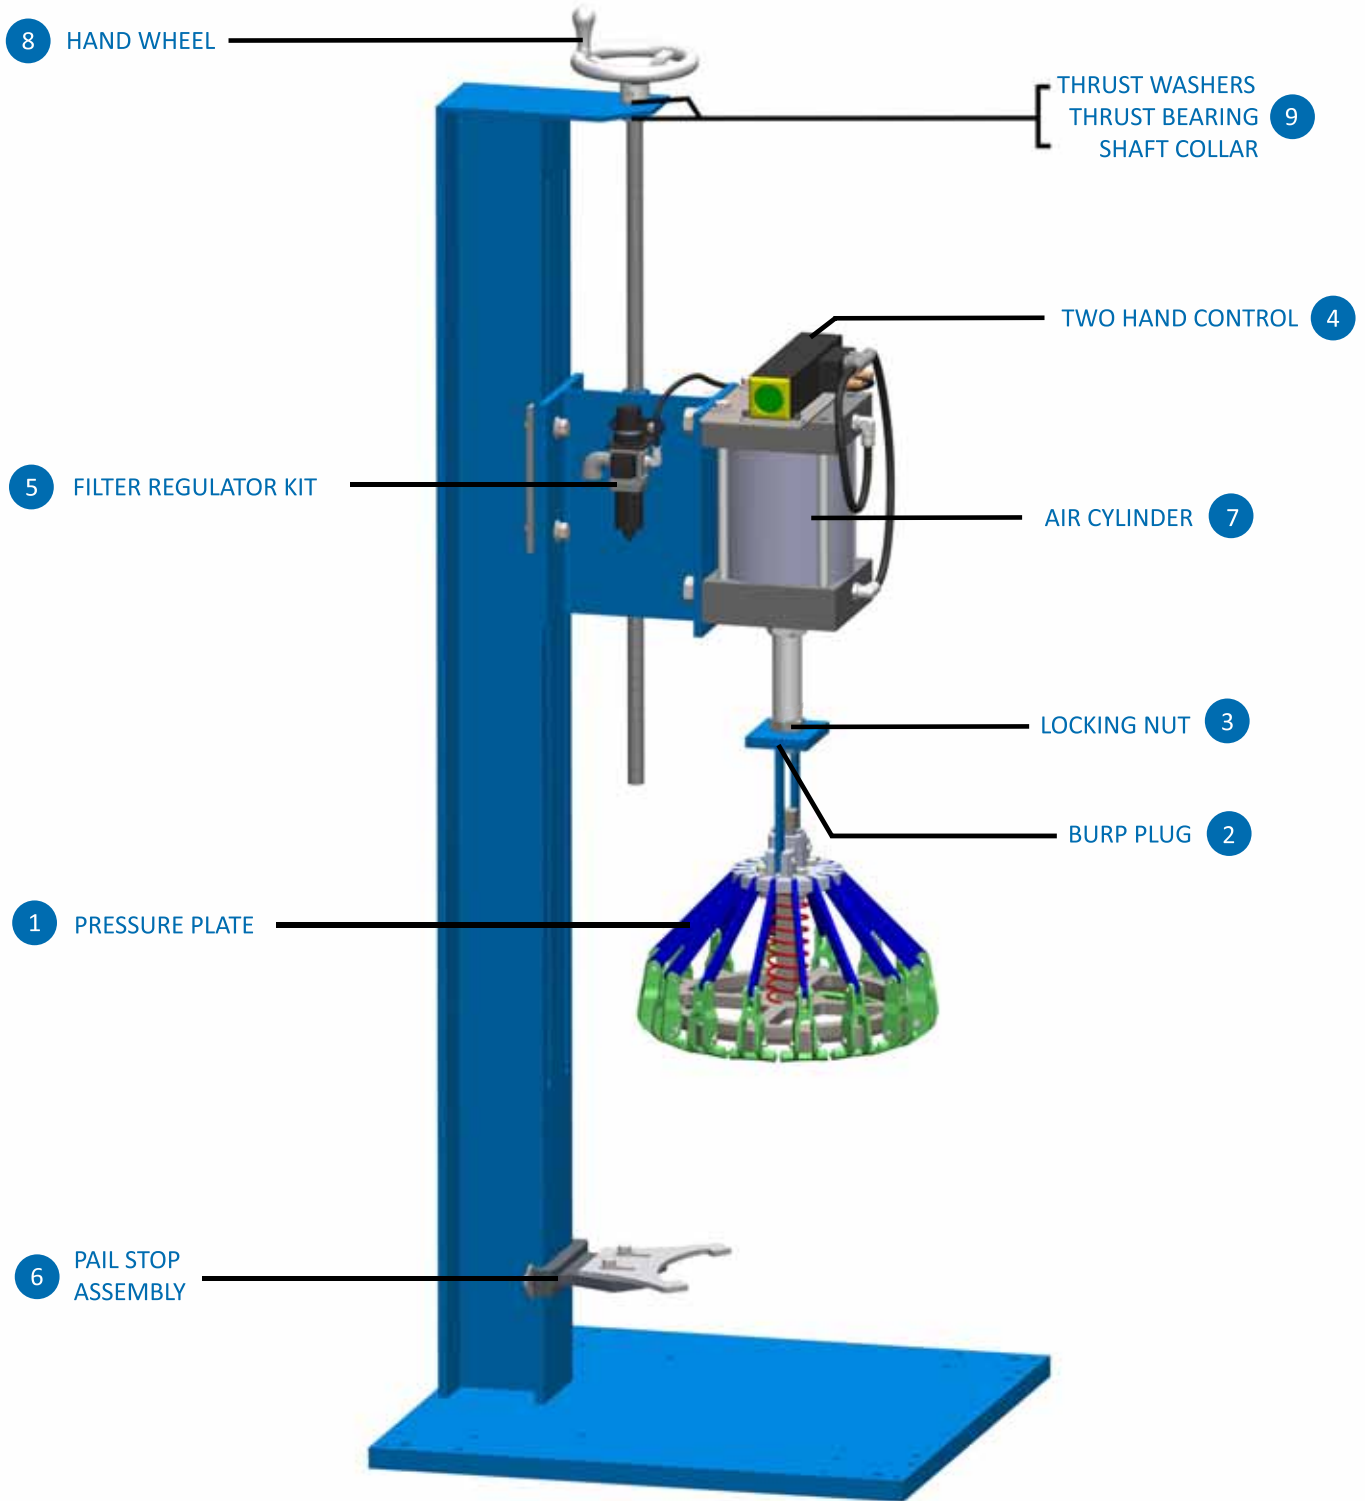

Semi Automatic Lug Type Closing Tool

PARTS LIST - SEMI-AUTO LUG TYPE CLOSER

CHECK OUT OUR ONLINE SHOP FOR TOOLS & SPARE PARTS: SHOP.GROTNES.COM

DETAIL	DESCRIPTION	GROTNES #	PRICE
1	TOOLING HEAD - REPLACEMENT HEAD & PARTS LIST PRICING * REPLACEMENT HEAD & PARTS LISTS AVAILABLE ON SEPARATE SHEETS	CTTP010	\$ 245.00
2	YOKE	CTTP010S	\$ 345.00
3	CYLINDER LOCKING NUT	NUT1D_CT	\$ 9.00
4	TWO HAND CONTROL	901151_CT	\$ 1,135.00
5	FILTER REGULATOR KIT (F/R & MOUNTING BRACKET)	CTK006	\$ 325.00
6	PAIL STOP ASSEMBLY	CTK004	\$ 235.00
7	AIR CYLINDER	901536_CT	\$ 1,245.00
8	HAND WHEEL & ROD ASSEMBLY	CTASL003	\$ 125.00
9	HAND WHEEL & ROD ACCESSORIES * THRUST WASHERS, THRUST BEARING, & SHAFT COLLAR	CTK014	\$ 35.00

EXTRAS:

OPT 1	5 FT GRAVITY CONVEYOR	900898_CT	\$ 1,175.00
OPT 2	CASTER KIT	CTK001	\$ 525.00