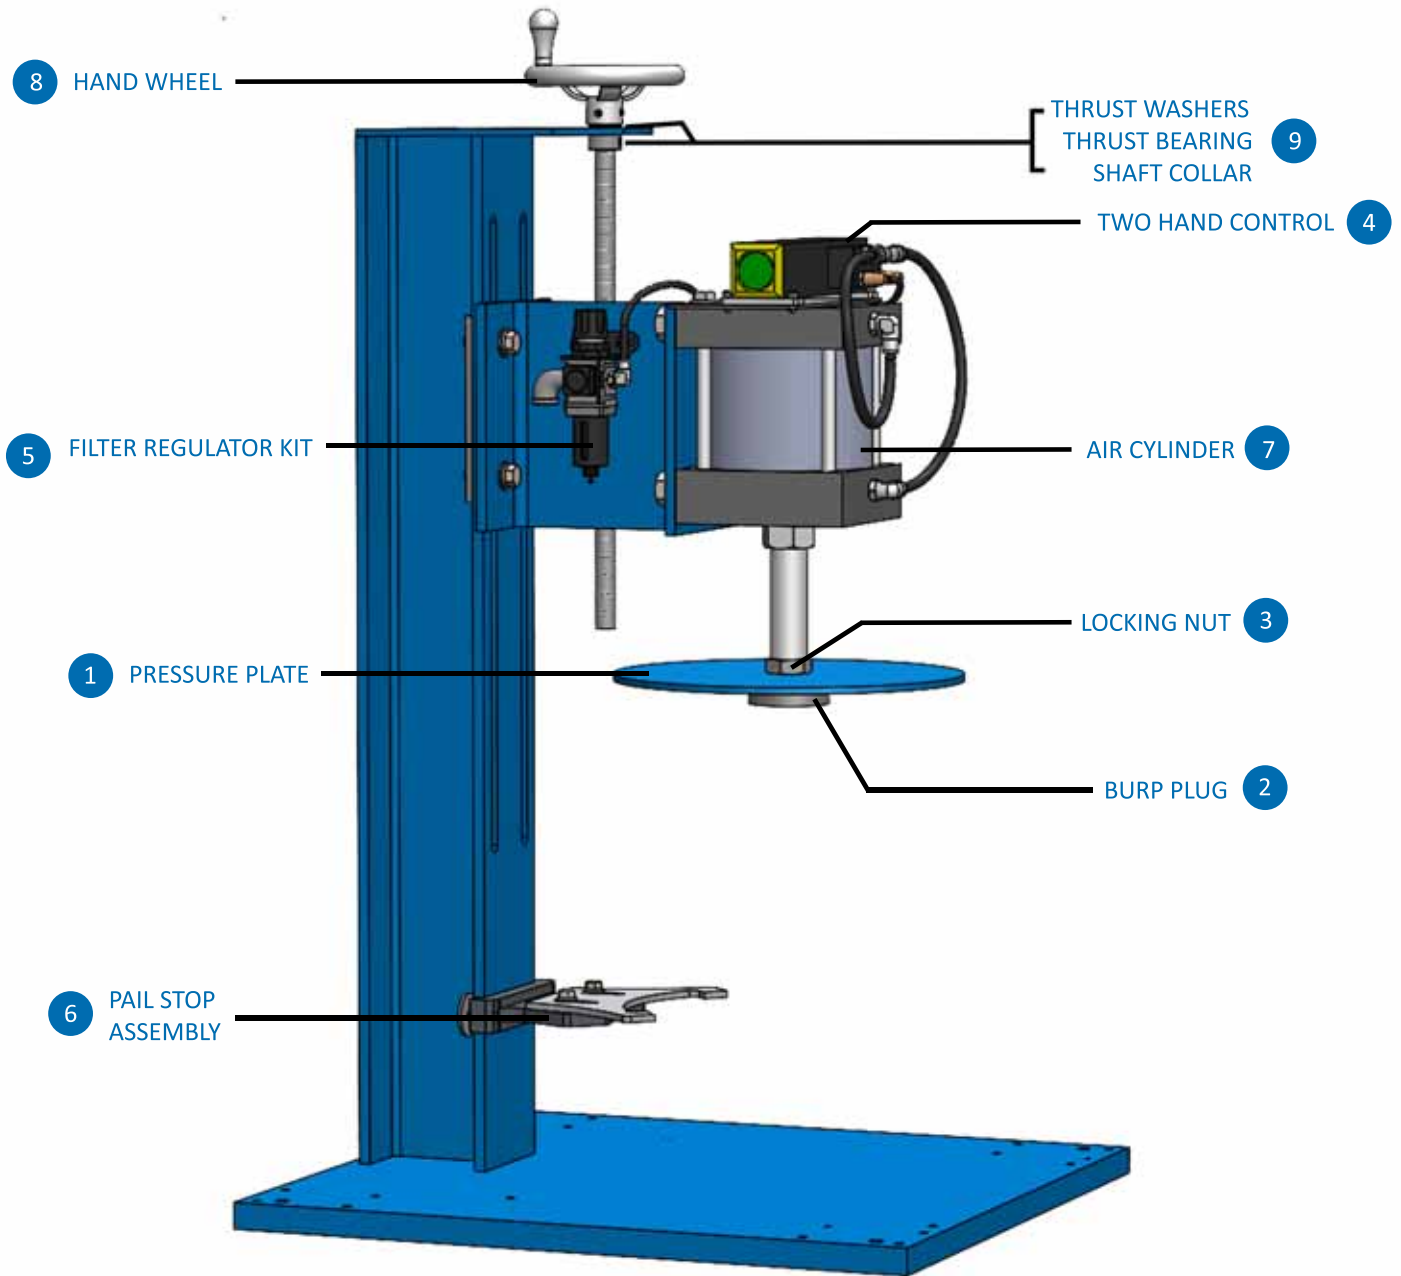

# Semi Automatic Plastic Pail Closing Tool

# PARTS LIST - SEMI-AUTO PLASTIC PAIL CLOSER

GROTNES

CHECK OUT OUR ONLINE SHOP FOR TOOLS & SPARE PARTS: [SHOP.GROTNES.COM](http://SHOP.GROTNES.COM)

DETAIL	DESCRIPTION	GROTNES #	PRICE
1	PRESSURE PLATE	CTTP010	\$ 245.00
1-SS	PRESSURE PLATE - STAINLESS STEEL	CTTP010S	\$ 345.00
2	BURP PLUG	CTTP020	\$ 145.00
2-SS	BUR PLUG - STAINLESS STEEL	CTTP020S	\$ 245.00
3	CYLINDER LOCKING NUT	NUT1D_CT	\$ 9.00
4	TWO HAND CONTROL	901151_CT	\$ 1,135.00
5	FILTER REGULATOR KIT (F/R & MOUNTING BRACKET)	CTK006	\$ 325.00
6	PAIL STOP ASSEMBLY	CTK004	\$ 235.00
7	AIR CYLINDER	901535_CT	\$ 1,195.00
8	HAND WHEEL & ROD ASSEMBLY	CTASP003	\$ 125.00
9	HAND WHEEL & ROD ACCESSORIES	CTK014	\$ 35.00

## EXTRAS:

OPT 1	5 FT GRAVITY CONVEYOR	900898_CT	\$ 1,175.00
OPT 2	CASTER KIT	CTK001	\$ 525.00