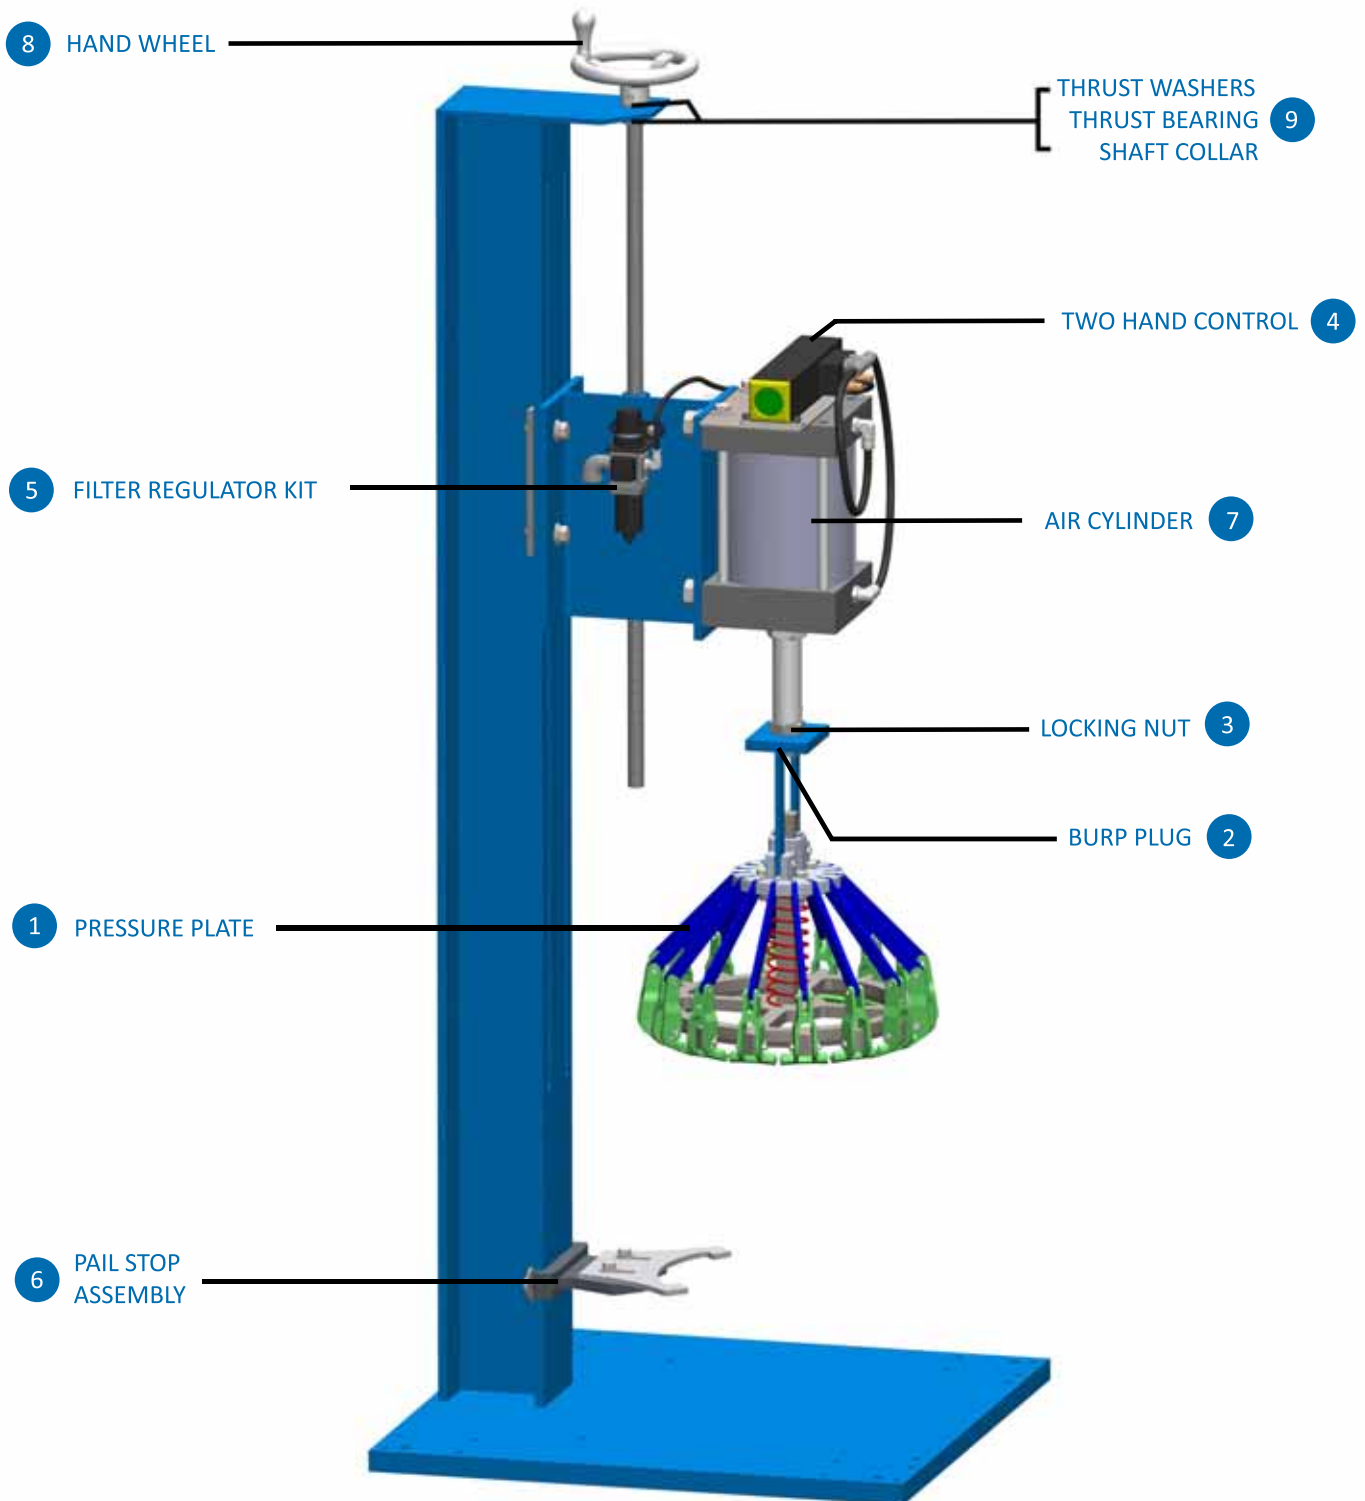

# Semi Automatic Lug Type Closing Tool

# PARTS LIST - SEMI-AUTO LUG TYPE CLOSER

CHECK OUT OUR ONLINE SHOP FOR TOOLS & SPARE PARTS: [SHOP.GROTNES.COM](http://SHOP.GROTNES.COM)

DETAIL	DESCRIPTION	GROTNES #	PRICE
1	TOOLING HEAD - REPLACEMENT HEAD & PARTS LIST PRICING * REPLACEMENT HEAD & PARTS LISTS AVAILABLE ON SEPARATE SHEETS		
2	YOKE	CTTL010	\$ 345.00
3	CYLINDER LOCKING NUT	903265_CT	\$ 9.00
4	TWO HAND CONTROL	901151_CT	\$ 1,135.00
5	FILTER REGULATOR KIT (F/R & MOUNTING BRACKET)	CTK006	\$ 325.00
6	PAIL STOP ASSEMBLY	CTK004	\$ 235.00
7	AIR CYLINDER	901536_CT	\$ 1,245.00
8	HAND WHEEL & ROD ASSEMBLY	CTASL003	\$ 125.00
9	HAND WHEEL & ROD ACCESSORIES * THRUST WASHERS, THRUST BEARING, & SHAFT COLLAR	CTK014	\$ 35.00

## EXTRAS:

OPT 1	5 FT GRAVITY CONVEYOR	900898_CT	\$ 1,175.00
OPT 2	CASTER KIT	CTK001	\$ 525.00